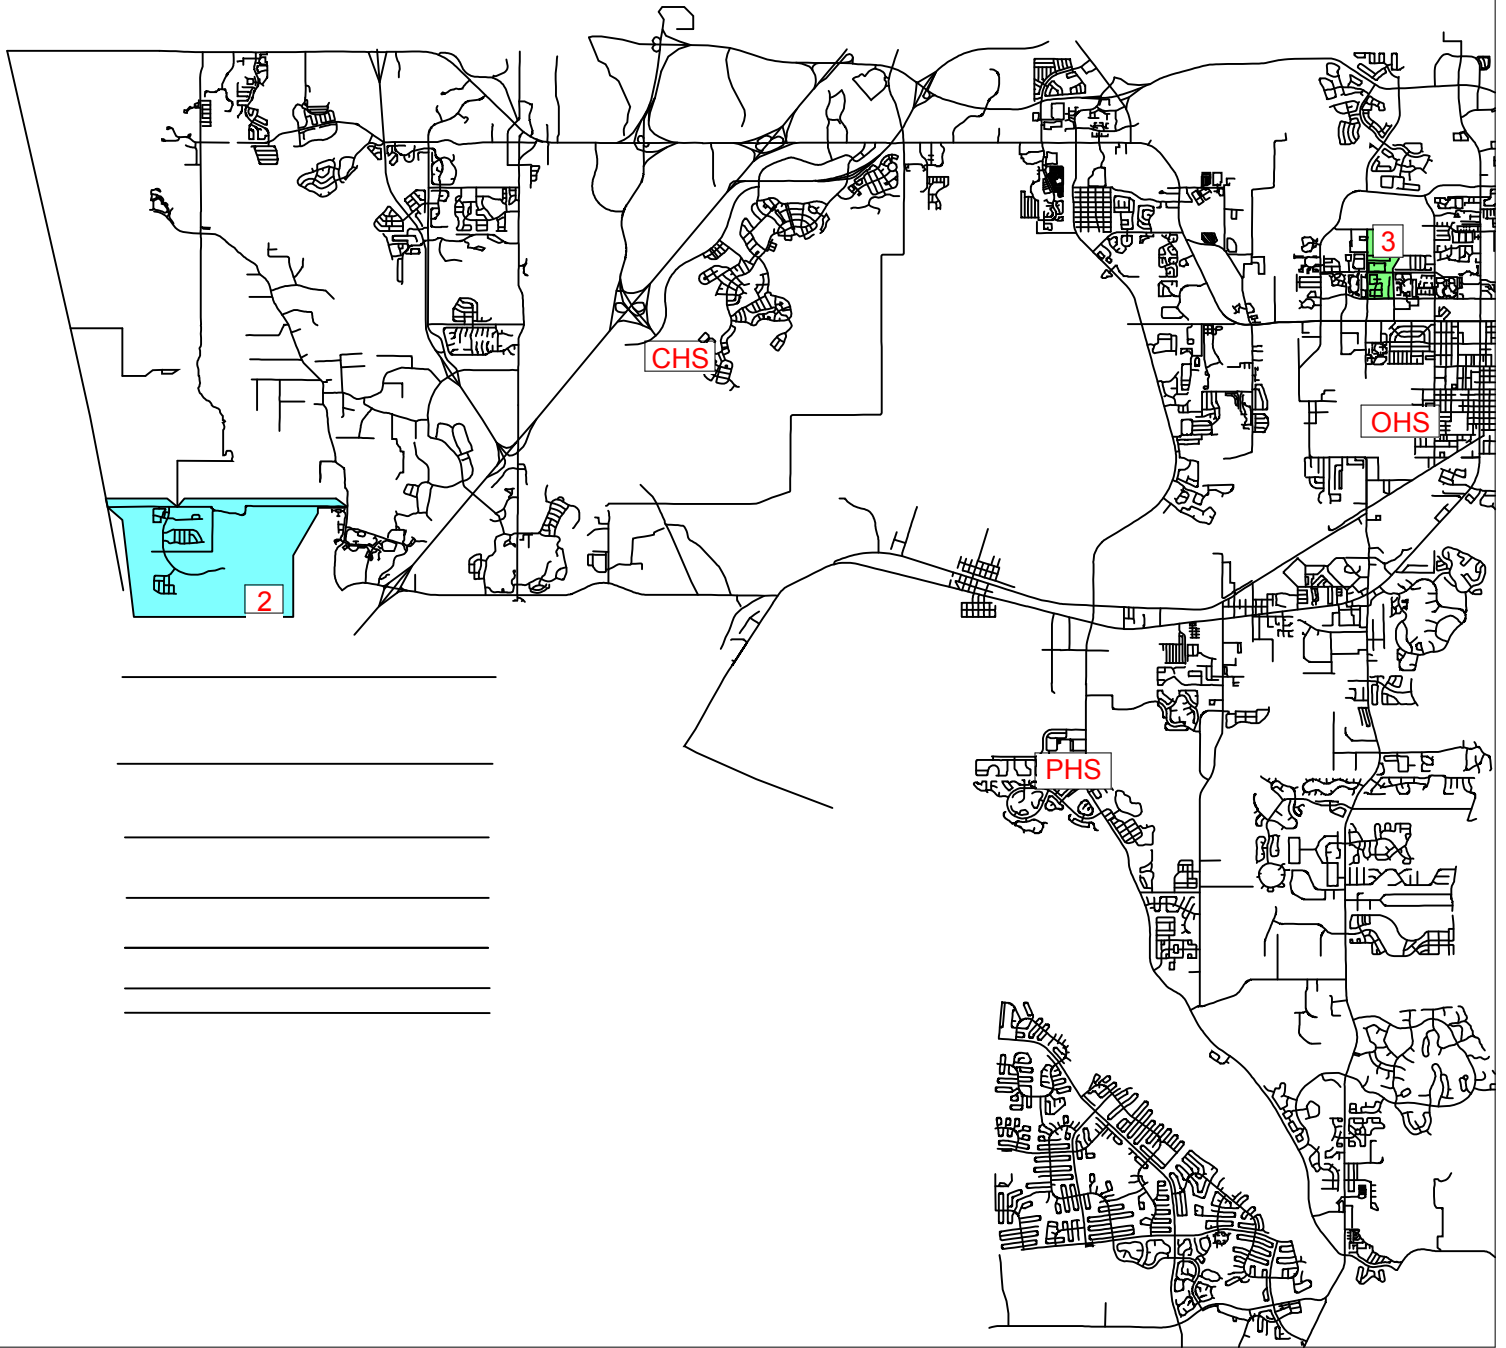

# 2011/2012 Proposed Districtwide Redistricting High Schools

## 2011\_2012 High School Districtwide Redistricting

CHS to PHS Area #2

CHS to OHS Area #3

Other

For Planning Purposes Only  
Long Range Planning/rb  
November 2, 2010